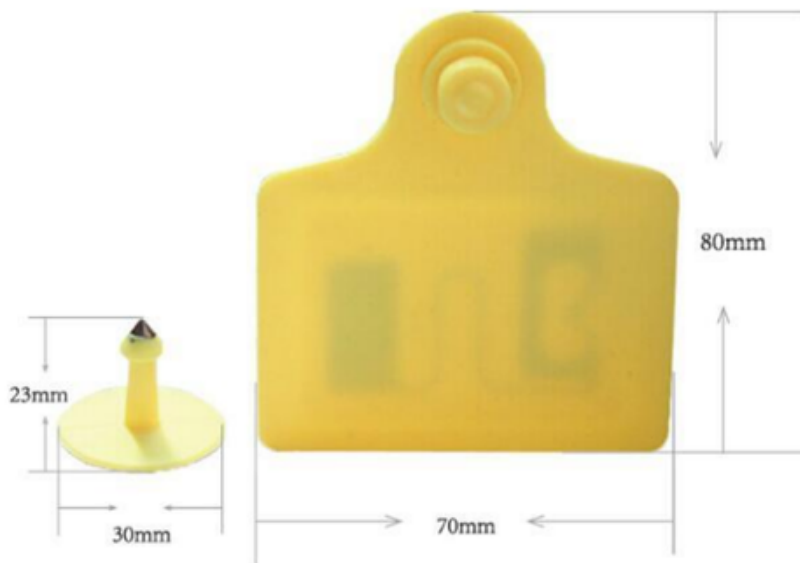

RFID UHF EAR TAG

Global Tag **RFID UHF EAR TAG** is designed for the identification and tracking of animals and livestock. Mounted on the ear, it provides a reliable and durable solution for managing and monitoring individual animals within a herd or flock.

Thanks to UHF technology, the tag enables efficient long-range identification, supporting farmers and ranchers in improving traceability, inventory control and overall livestock management.

The RFID UHF EAR TAG is built to withstand outdoor conditions and daily use, ensuring consistent performance over time in agricultural environments.

The tag can be customized with printed data, logos or ranch names, and is available in different colors, allowing easy visual identification and adaptation to specific project requirements.

MECHANICAL AND ENVIRONMENTAL SPECIFICATIONS:

Dimensions: 80x70mm

Weight: 15gr.

Material: TPU (Polyurethane)

Color: Yellow; Other colors are available on demand

Class Protection: IP68

Storage Temperature: -40°C to +85°C

Operating Temperature: -30°C to +55°C