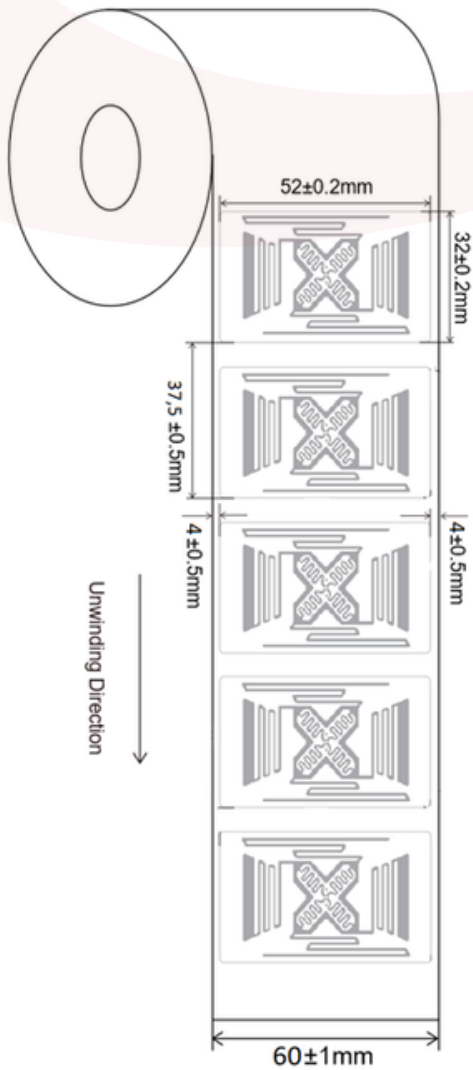

IC CHIP SPECIFICATION:

Operation Frequency	UHF 860-960 MHz
Air interface protocol	UHF EPC Class 1 Gen 2
IC Type Available	Monza 4QT
TID Memory	64bit
EPC Memory	128bit
User Memory	512bit

CUSTOMIZATION OPTIONS:

Printing: 4-color or monochrome logo, Progressive number, Serial number from database, Barcode or QR code

Encoding: Writing contents in EPC/User Memory (optionally from customer's database)