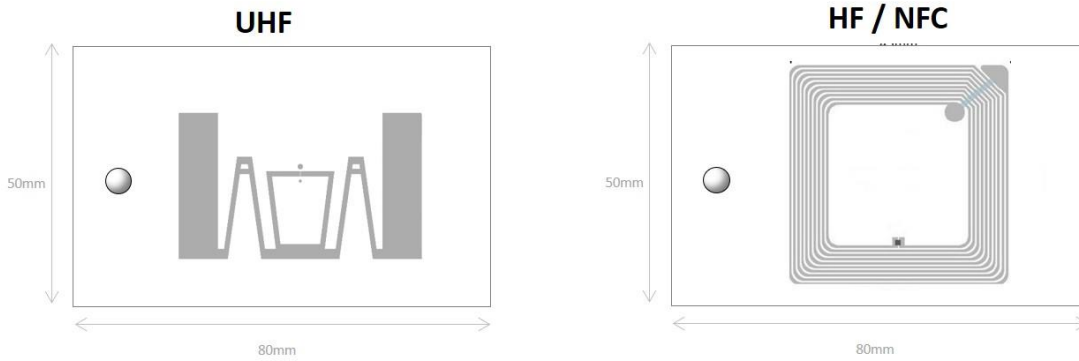

PRODUCT DATASHEET

GLOBAL TAG RFID/NFC Ticket 80x50mm

MECHANICAL AND ENVIRONMENTAL SPECIFICATIONS

- Antenna Size UHF: 30x50mm
- Antenna Size HF:: 45x45mm
- Paper/PP/PET ticket size: 80x50mm
- Delivery format: Singulated or in fanfold (on request)
- Antenna Material: Aluminum
- Storage Temperature: -10°C to +65°C / -40°F to 149°F
- Operating Temperature: -25°C to +50°C / -13°F to 122°F

IC CHIP SPECIFICATION

Operation Frequency	HF 13,56Mhz	UHF 860-960 Mhz
Air interface protocol	HF ISO14443 / ISO15693	UHF EPC Class 1 Gen 2
IC Type Available	I-Code SLIX, Ntag213, Mifare classic 1k, Mifare ultralight (other on request)	NXP U-Code 8
TID Memory	-	96bit
EPC Memory	-	128bit
User Memory	Depends on chip	-

ORDER INFORMATION

Standard products have these available size

PRODUCT CODE: GT-TKTY8050-xx (xx depends on chip)

For further information or customization request:

Global Tag Srl – Via Zanardelli 13/A 25062 Concesio (BS) - Italy